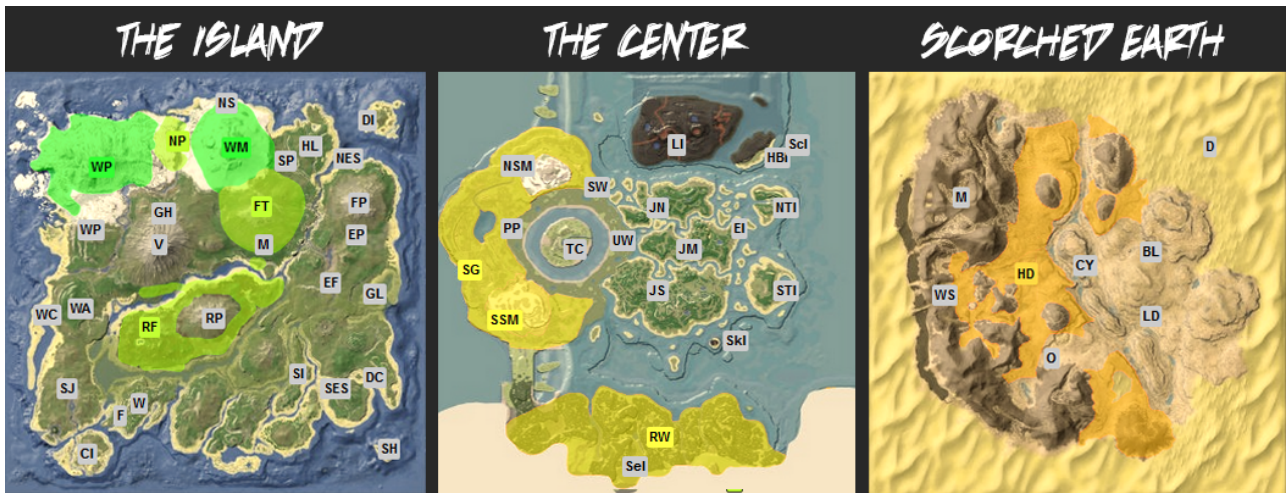

Farmt / Produziert / Besonderheit:

Das [Megatherium](#) besitzt die besondere Gabe ein Insekten Töter zu sein, dies macht sich wie folgt bemerkbar:

Sobald das [Megatherium](#) von Insekten attackiert wird, bekommt es um den Kopf herum eine rote Aura, diese zeigt an, das nun der Insekten Tötungs Instinkt aktiv ist.

Dabei läuft ein Buff von 120 Sekunden der sich für jedes getötete Insekt zeitlich aufaddiert.

Während dieser Zeit multipliziert sich der Schaden des Megatheriums mit 120% für alle Ziele.

Gegen Insekten ist dieser Buff sogar noch größer, dabei wird der Schaden mit 375% multipliziert so erhält man unglaubliche Mengen an [Chitin](#).